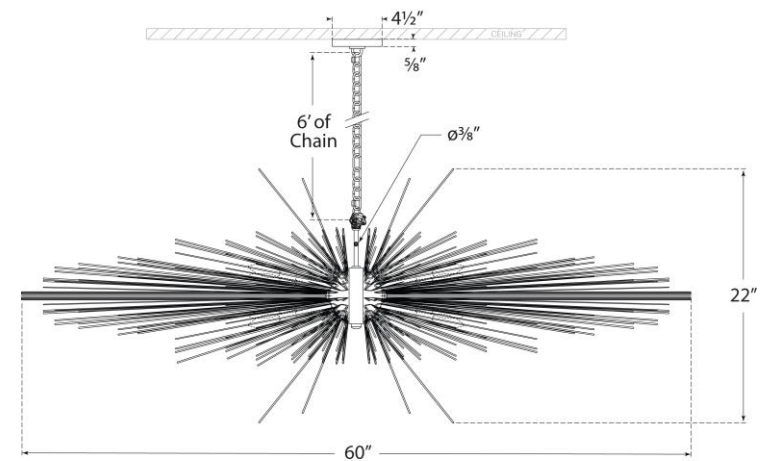

TEAR SHEET

Strada Large Linear Chandelier

Item # KW 5182BSL

Designer: Kelly Wearstler

Height: 22"

Width: 60" x 22.75"

Canopy: 4.5" Round

Finishes: AI, BSL, G, PN

Socket: 16 - E12 Candelabra

Wattage: 16 - 25 B11

Weight: 41 Pounds

Note: Requires Special Assembly and Installation

Front View