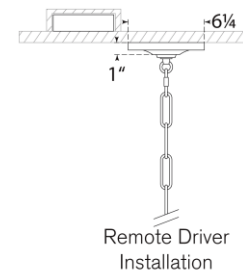

TEAR SHEET

Matthew 30" Chandelier

Item # MF 5204BZ-ALB

Designer: Marie Flanigan

Fixture Height: 19.25"

Width: 30"

Canopy: 6" Round

Finishes: BZ, PN, SB

Trim Options: ALB

Lightsource: Dedicated LED

Wattage: 55w (6600lm)

Weight: 80 Pounds

Note: UL Only | Alabaster is a Natural Stone | Variations in Color and Texture are Expected

Remote Driver Installation

Top View