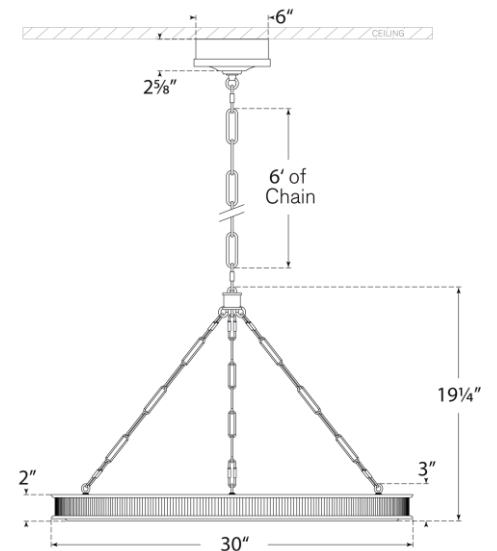

TEAR SHEET

Matthew 30" Chandelier

Item # MF 5204BZ-ALB

Designer: Marie Flanigan

Fixture Height: 19.25"

Width: 30"

Canopy: 6" Round

Finishes: BZ, PN, SB

Trim Options: ALB

Lightsource: Dedicated LED

Wattage: 55w (6600lm)

Weight: 80 Pounds

Note: UL Only | Alabaster is a Natural Stone | Variations in Color and Texture are Expected

Remote Driver Installation

Top View