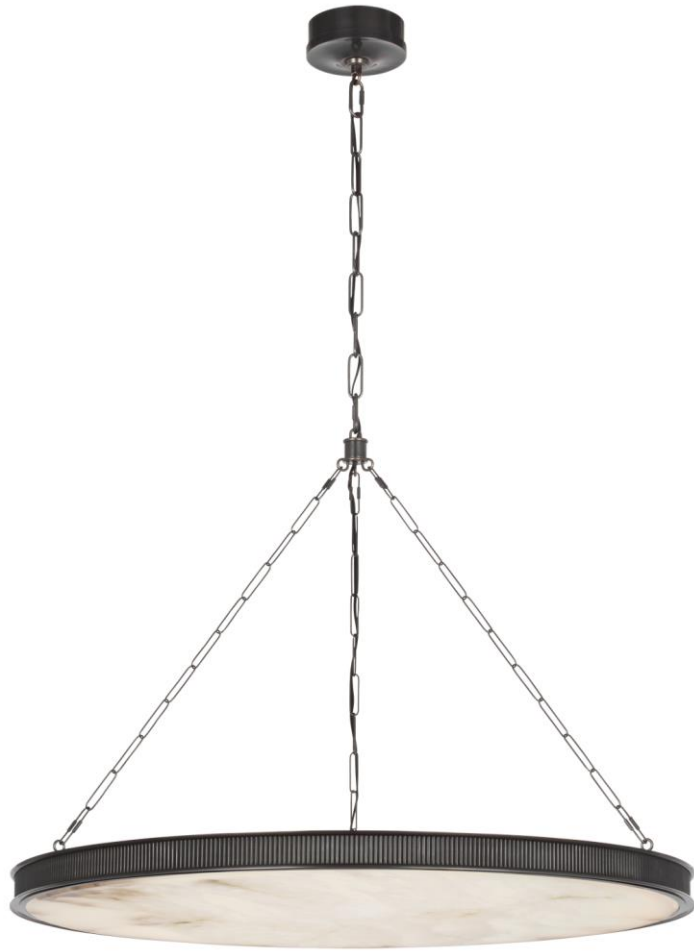

TEAR SHEET

Matthew 40" Chandelier

Item # MF 5206BZ-ALB

Designer: Marie Flanigan

Fixture Height: 28.5"

Width: 40"

Canopy: 6" Round

Finishes: BZ, PN, SB

Trim Options: ALB

Lightsource: Dedicated LED

Wattage: 65w (7800lm)

Weight: 134 Pounds

Note: UL Only | Alabaster is a Natural Stone | Variations in Color and Texture are Expected