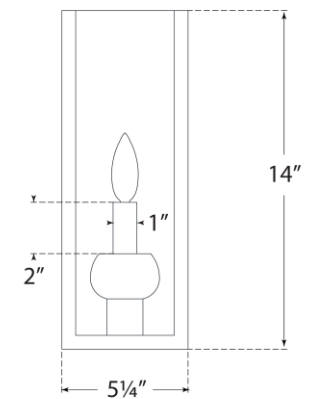

## Comtesse Medium Shield Sconce

Item # PCD 2100BZ

Designer: Paloma Contreras

Height: 14"

Width: 5.25"

Extension: 3.75"

Backplate: 5.25" x 14" Rectangle

Finishes: BZ, HAB, PN

Socket: E12 Candelabra

Wattage: 6.5 LED B11

Weight: 3 Pounds

Top View

Side View

Front View