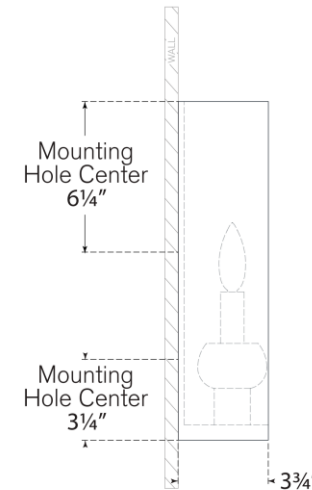

## Comtesse Medium Shield Sconce

Item # PCD 2100BZ

Designer: Paloma Contreras

Height: 14"

Width: 5.25"

Extension: 3.75"

Backplate: 5.25" x 14" Rectangle

Finishes: BZ, HAB, PN

Socket: E12 Candelabra

Wattage: 6.5 LED B11

Weight: 3 Pounds

Top View

Side View

Front View