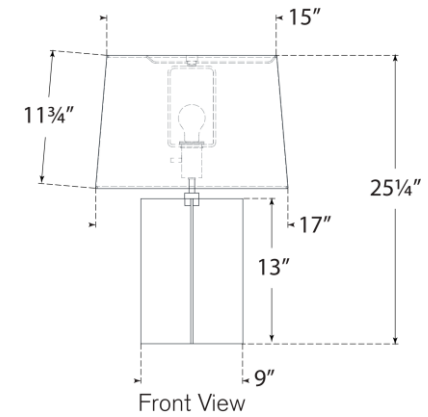

## Costes Medium Table Lamp

Item # PCD 3005BZ-L

Designer: Paloma Contreras

Height: 25.25"

Width: 17"

Base: 9" Cross

Finishes: BZ, HAB, PN

Shade Treatments: L

Shade Details: 15" x 17" x 11.75"

Socket: E26 Dimmer

Wattage: 15 LED A

Weight: 15 Pounds

Note: French Wired

Top View