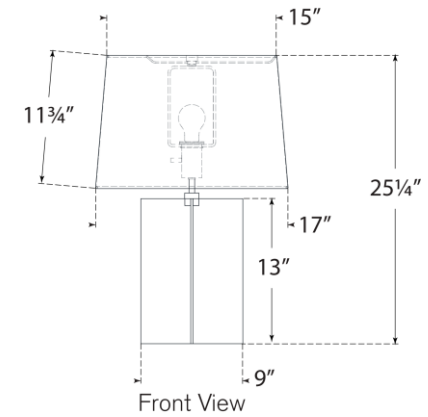

TEAR SHEET

Costes Medium Table Lamp

Item # PCD 3005HAB-L

Designer: Paloma Contreras

Height: 25.25"

Width: 17"

Base: 9" Cross

Finishes: BZ, HAB, PN

Shade Treatments: L

Shade Details: 15" x 17" x 11.75"

Socket: E26 Dimmer

Wattage: 15 LED A

Weight: 15 Pounds

Note: French Wired

Top View