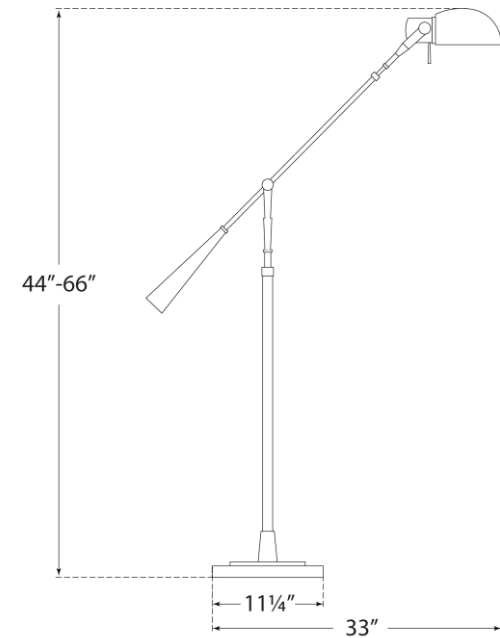

## Equilibrium Floor Lamp

Item # RL 11170BLK

Designer: Ralph Lauren

Height: 44" - 66"

Width: 11.25"

Extension: 33"

Base: 11.25" Round

Finishes: BLK, PN

Socket: E26 Dimmer

Wattage: 75 A19

Weight: 27 Pounds

Side View