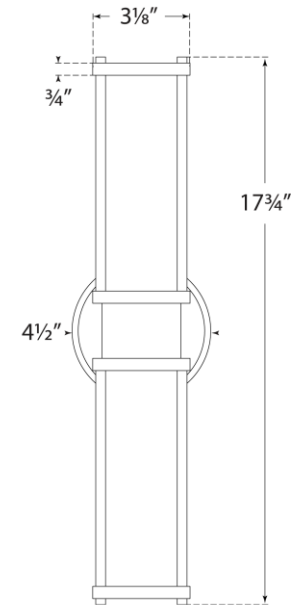

TEAR SHEET

Lichfield Double Sconce

Item # RL 2093NB

Designer: Ralph Lauren

Height: 17.75"

Width: 4.5"

Extension: 5"

Backplate: 4.5" Round

Finishes: NB, PN

Glass Options: WG

Socket: 2 - E26 Keyless

Wattage: 2 - 40 T10

Weight: 4 Pounds

Side View

Front View