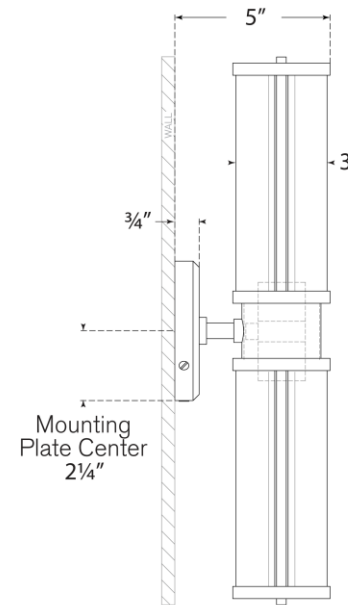

TEAR SHEET

Lichfield Double Sconce

Item # RL 2093NB

Designer: Ralph Lauren

Height: 17.75"

Width: 4.5"

Extension: 5"

Backplate: 4.5" Round

Finishes: NB, PN

Glass Options: WG

Socket: 2 - E26 Keyless

Wattage: 2 - 40 T10

Weight: 4 Pounds

Side View

Front View