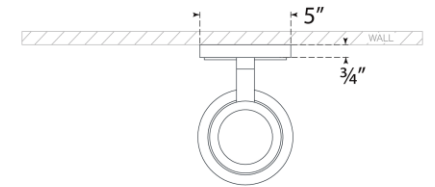

TEAR SHEET

Chadwell 19" Sconce

Item # RL 2685BZ-WG

Designer: Ralph Lauren

Height: 19"

Width: 5.25"

Extension: 7.75"

Backplate: 5" x 16.75" Rectangle

Finishes: BZ, NB, PN

Glass Options: Glass

Lightsource: Dedicated LED

Wattage: 20w (2400lm)

Weight: 14 Pounds

Note: UL Only

Top View