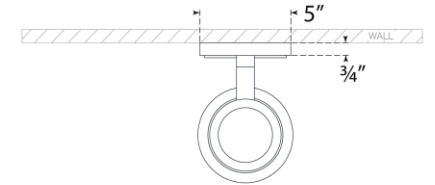

TEAR SHEET

Chadwell 19" Sconce

Item # RL 2685NB-WG

Designer: Ralph Lauren

Height: 19"

Width: 5.25"

Extension: 7.75"

Backplate: 5" x 16.75" Rectangle

Finishes: BZ, NB, PN

Glass Options: Glass

Lightsource: Dedicated LED

Wattage: 20w (2400lm)

Weight: 14 Pounds

Note: UL Only

Top View