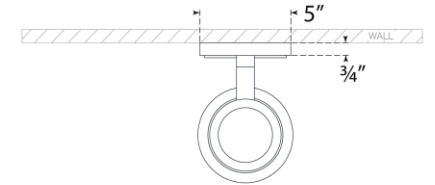

## Chadwell 19" Sconce

Item # RL 2685PN-WG

Designer: Ralph Lauren

Height: 19"

Width: 5.25"

Extension: 7.75"

Backplate: 5" x 16.75" Rectangle

Finishes: BZ, NB, PN

Glass Options: Glass

Lightsource: Dedicated LED

Wattage: 20w (2400lm)

Weight: 14 Pounds

Note: UL Only

Top View