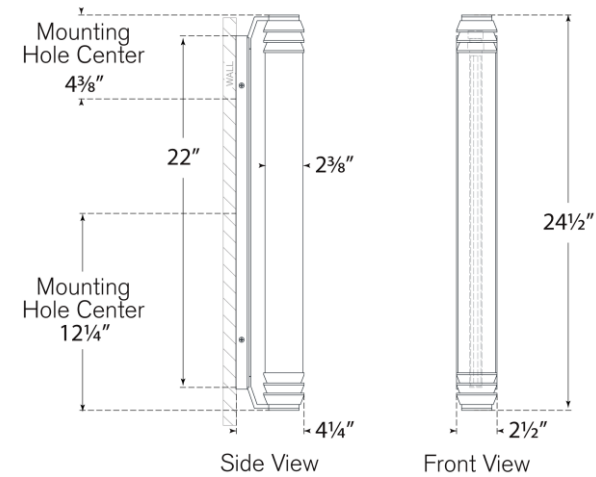

TEAR SHEET

Chadwell 25" Sconce

Item # RL 2687BZ-WG

Designer: Ralph Lauren

Height: 24.5"

Width: 2.5"

Extension: 4.25"

Backplate: 2.5" x 22" Rectangle

Finishes: BZ, NB, PN

Glass Options: Glass

Lightsource: Dedicated LED

Wattage: 15w (1800lm)

Weight: 9 Pounds

Note: UL Only | Requires Smaller Outlet Box

Top View

Side View

Front View