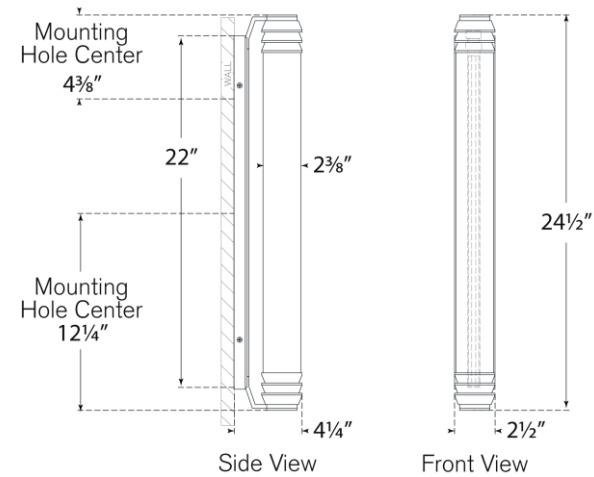

TEAR SHEET

Chadwell 25" Sconce

Item # RL 2687NB-WG

Designer: Ralph Lauren

Height: 24.5"

Width: 2.5"

Extension: 4.25"

Backplate: 2.5" x 22" Rectangle

Finishes: BZ, NB, PN

Glass Options: Glass

Lightsource: Dedicated LED

Wattage: 15w (1800lm)

Weight: 9 Pounds

Note: UL Only | Requires Smaller Outlet Box

Top View

Side View

Front View