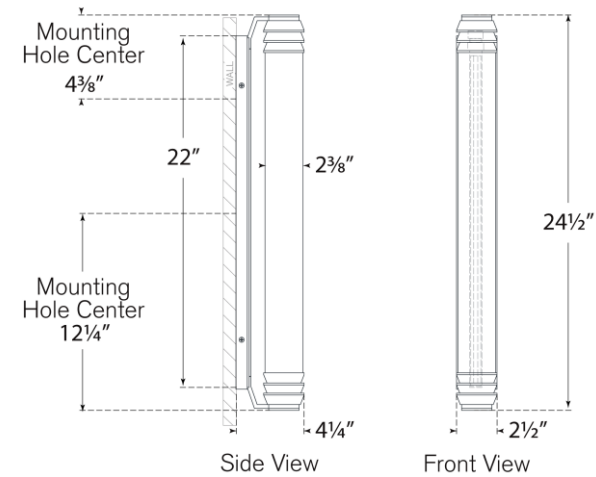

## Chadwell 25" Sconce

Item # RL 2687PN-WG

Designer: Ralph Lauren

Height: 24.5"

Width: 2.5"

Extension: 4.25"

Backplate: 2.5" x 22" Rectangle

Finishes: BZ, NB, PN

Glass Options: Glass

Lightsource: Dedicated LED

Wattage: 15w (1800lm)

Weight: 9 Pounds

Note: UL Only | Requires Smaller Outlet Box

Top View

Side View

Front View