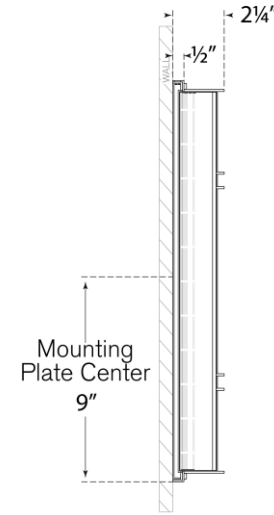

## Strever 18" Shielded Sconce

Item # RL 2767NB-WG

Designer: Ralph Lauren

Height: 18"

Width: 4.5"

Extension: 2.25"

Backplate: 4.5" x 18" Rectangle

Finishes: BZ, NB, PN

Glass Options: WG

Lightsource: Dedicated LED

Wattage: 18w (2100lm)

Weight: 7 Pounds

Top View

Side View

Front View