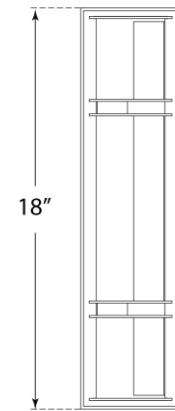

## Strever 18" Shielded Sconce

Item # RL 2767NB-WG

Designer: Ralph Lauren

Height: 18"

Width: 4.5"

Extension: 2.25"

Backplate: 4.5" x 18" Rectangle

Finishes: BZ, NB, PN

Glass Options: WG

Lightsource: Dedicated LED

Wattage: 18w (2100lm)

Weight: 7 Pounds

Top View

Side View

Front View