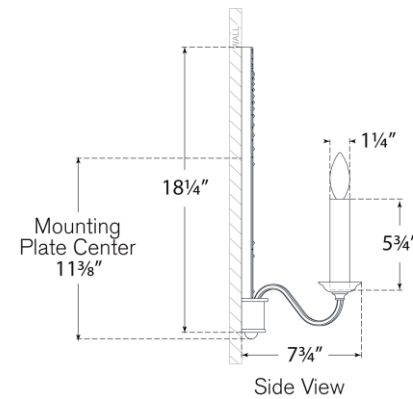

TEAR SHEET

Adelaide Large Double Sconce

Item # RL 2775MIR/BS

Designer: Ralph Lauren

Height: 18.5"

Width: 8.5"

Extension: 7.75"

Backplate: 8.5" x 18.25" Decorative

Finishes: MIR/BS, MIR/NB

Socket: 2 - E12 Candelabra

Wattage: 2 - 5.5 LED C11

Weight: 8 Pounds

Top View

Side View

Front View