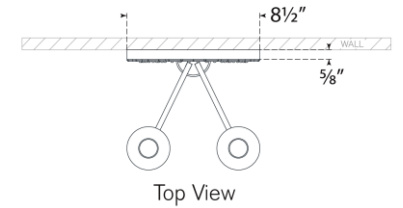

TEAR SHEET

Adelaide Large Double Sconce

Item # RL 2775MIR/BS

Designer: Ralph Lauren

Height: 18.5"

Width: 8.5"

Extension: 7.75"

Backplate: 8.5" x 18.25" Decorative

Finishes: MIR/BS, MIR/NB

Socket: 2 - E12 Candelabra

Wattage: 2 - 5.5 LED C11

Weight: 8 Pounds

Top View

Side View

Front View