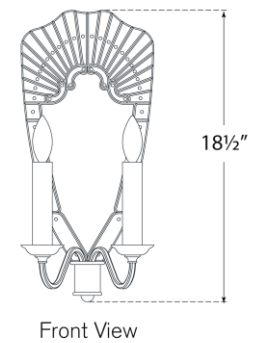

TEAR SHEET

Adelaide Large Double Sconce

Item # RL 2775MIR/BS

Designer: Ralph Lauren

Height: 18.5"

Width: 8.5"

Extension: 7.75"

Backplate: 8.5" x 18.25" Decorative

Finishes: MIR/BS, MIR/NB

Socket: 2 - E12 Candelabra

Wattage: 2 - 5.5 LED C11

Weight: 8 Pounds

Top View

Side View

Front View