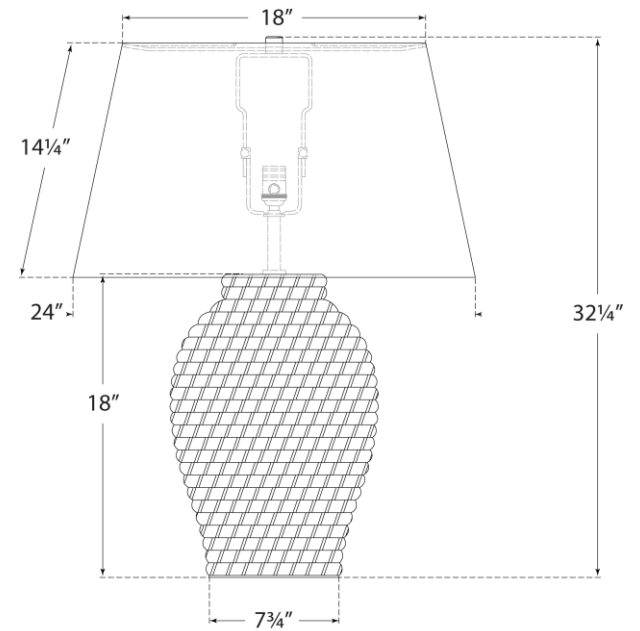

SPEC SHEET

Lohan Large Table Lamp

Item # RL 3543BRT-WP

Designer: Ralph Lauren

Height: 32.5"

Width: 24"

Base: 8" Round

Finishes: BRT

Shade Treatments: WP

Shade Details: 18" x 24" x 14.25" Closed Top

Socket: E26 Dimmer

Wattage: 100 A

Front View