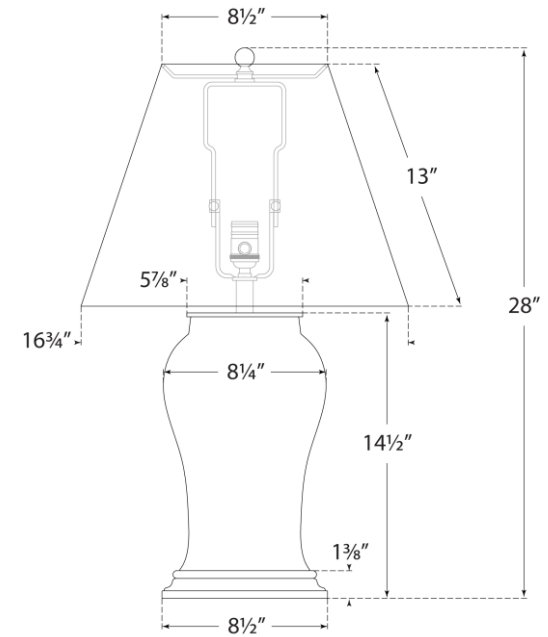

TEAR SHEET

Blythe Medium Table Lamp

Item # RL 3651BW-S

Designer: Ralph Lauren

Height: 28"

Width: 16.75"

Base: 8.5" Round

Finishes: BW

Shade Treatments: S

Shade Details: 8.5" x 16.75" x 13"

Socket: E26 Dimmer

Wattage: 100 A19

Weight: 13 Pounds

Front View