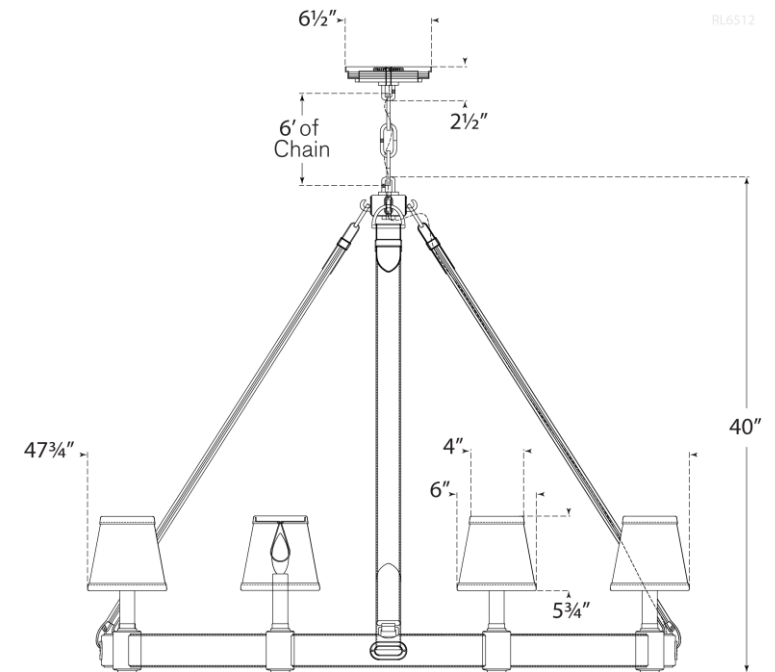

SPEC SHEET

Riley Large Ring Chandelier

Item # RL 5612NB/NVY-L

Designer: Ralph Lauren

Height: 40"

Width: 47.75"

Canopy: 6.5" Round

Finishes: NB/NVY, NB/SDL, PN/CHC

Shade Treatments: L

Shade Details: 4" x 6" x 5.75"

Socket: 8 - E12 Candelabra

Wattage: 8 - 40 B

VISUAL COMFORT