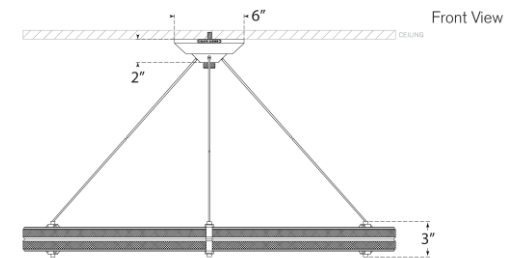

TEAR SHEET

Paxton 32" Ring Chandelier

Item # RL 5671BZ

Designer: Ralph Lauren

O/A Height: 20" - 123"

Fixture Height: 3.25"

Width: 32"

Canopy: 6.75" Round

Finishes: BZ, NB, PN

Lightsource: Dedicated LED

Wattage: 65w (5200lm)

Weight: 19 Pounds

Note: Height Not Adjustable After Installation

Bottom View(1:2)