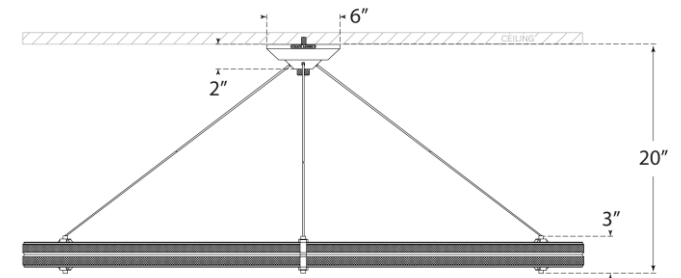

TEAR SHEET

Paxton 48" Ring Chandelier

Item # RL 5673BZ

Designer: Ralph Lauren

O/A Height: 20" - 123"

Fixture Height: 3.25"

Width: 48"

Canopy: 6.75" Round

Finishes: BZ, NB, PN

Lightsource: Dedicated LED

Wattage: 95w (7600lm)

Weight: 26 Pounds

Note: Height Not Adjustable After Installation

Front View

Bottom View