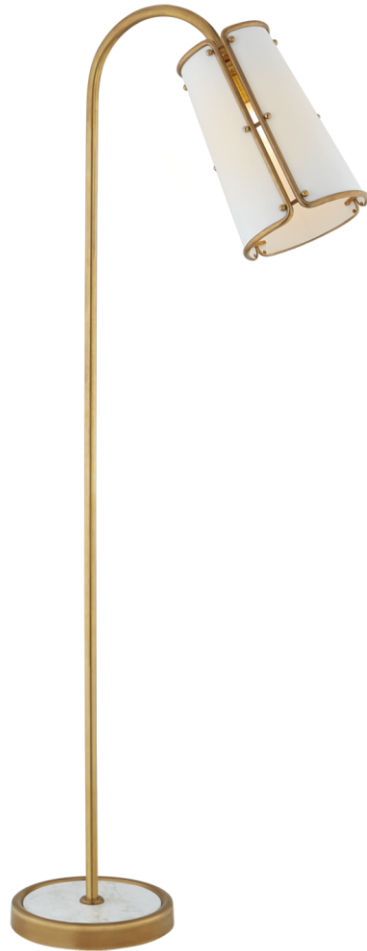

TEAR SHEET

Hastings Medium Floor Lamp

Item # S 1656HAB-WHT

Designer: Carrier and Company

Height: 55"

Width: 10"

Extension: 22.75"

Base: 10" Round

Finishes: HAB

Shade Treatments: WHT

Socket: E26 Dimmer

Wattage: 60 A19

Weight: 28 Pounds