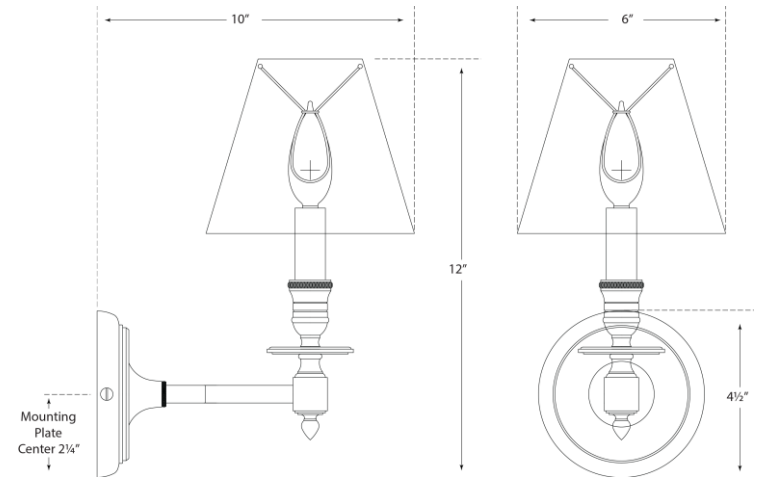

TEAR SHEET

French Single Sconce

Item # S 2110HAB-L

Designer: Visual Comfort

Height: 12"

Width: 6"

Extension: 10"

Backplate: 4.5" Round

Finishes: BZ, HAB, PN

Shade Treatments: L

Shade Details: 3" x 6" x 5"

Socket: E12 Candelabra

Wattage: 40 B11

Weight: 3 Pounds

VISUAL COMFORT & Co.