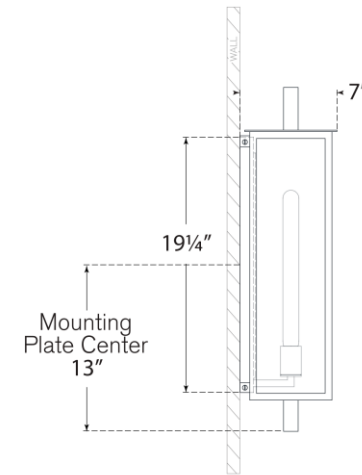

TEAR SHEET

Halle Large Narrow Wall Lantern

Item # S 2197AI-CG

Designer: Ian K. Fowler

Height: 26"

Width: 8.5"

Extension: 7.25"

Backplate: 7" x 19.5" Rectangle

Finishes: AI

Glass Options: CG

Socket: E26 Keyless

Wattage: 8 LED T10

Weight: 21 Pounds

Top View

Side View

Front View