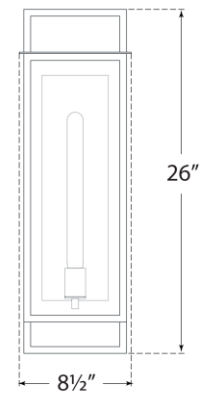

TEAR SHEET

Halle Large Narrow Wall Lantern

Item # S 2197AI-CG

Designer: Ian K. Fowler

Height: 26"

Width: 8.5"

Extension: 7.25"

Backplate: 7" x 19.5" Rectangle

Finishes: AI

Glass Options: CG

Socket: E26 Keyless

Wattage: 8 LED T10

Weight: 21 Pounds

Top View

Side View

Front View