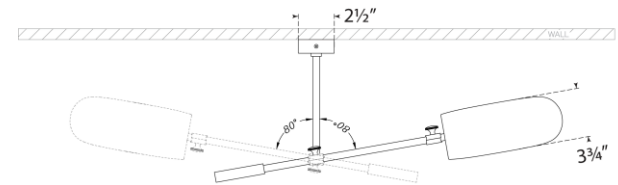

## Lola Boom Arm Wall Light

Item # S 2261AI-HAB

Designer: Ian K. Fowler

Height: 7.75" - 11.75"

Width: 3.75" - 25.75"

Extension: 10.5" - 27"

Backplate: 2.75" x 6.5" Rectangle

Finishes: AI

Shade Treatments: HAB

Socket: E12 Candelabra w/ Toggle on Backplate

Wattage: 40 T

Top View

Side View