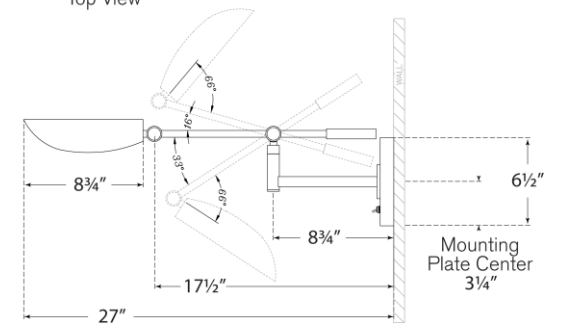

## Lola Boom Arm Wall Light

Item # S 2261AI-HAB

Designer: Ian K. Fowler

Height: 7.75" - 11.75"

Width: 3.75" - 25.75"

Extension: 10.5" - 27"

Backplate: 2.75" x 6.5" Rectangle

Finishes: AI

Shade Treatments: HAB

Socket: E12 Candelabra w/ Toggle on Backplate

Wattage: 40 T

Top View

Side View