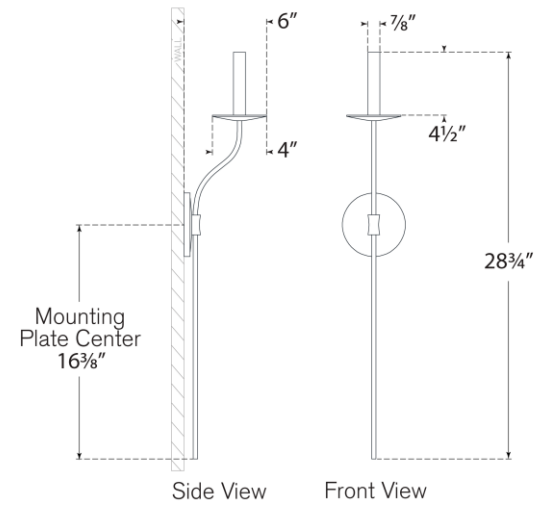

TEAR SHEET

Belfair Large Tail Sconce

Item # S 2751AI

Designer: Ian K. Fowler

Height: 28.75"

Width: 4.5"

Extension: 6"

Backplate: 4.5" Round

Finishes: AI, GI

Socket: E12 Candelabra

Wattage: 5.5 LED C11

Weight: 2 Pounds

Top View

Side View

Front View