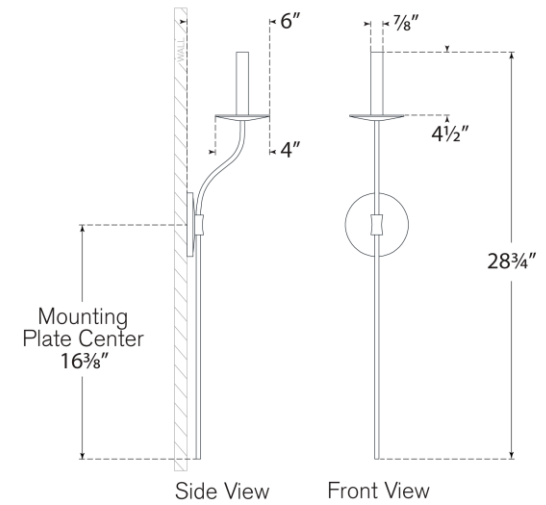

## Belfair Large Tail Sconce

Item # S 2751GI

Designer: Ian K. Fowler

Height: 28.75"

Width: 4.5"

Extension: 6"

Backplate: 4.5" Round

Finishes: AI, GI

Socket: E12 Candelabra

Wattage: 5.5 LED C11

Weight: 2 Pounds

Top View

Side View

Front View