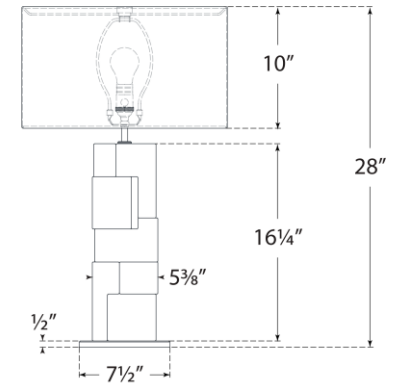

TEAR SHEET

Ashlar Large Table Lamp

Item # S 3926ALB/BZ-L

Designer: Ian K. Fowler

Height: 28"

Width: 17"

Base: 4.5" x 7.5" Rectangle

Finishes: ALB/BZ, ALB/HAB, ALB/PN

Shade Treatments: L

Shade Details: 17" x 17" x 10"

Socket: E26 Dimmer

Wattage: 15 LED A19

Weight: 22 Pounds

Note: Alabaster is a Natural Stone | Variations in Color and Texture are Expected

Side View

Front View