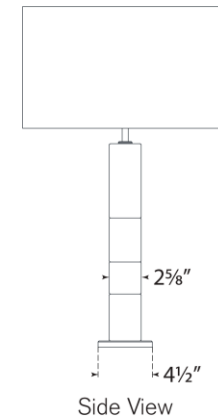

TEAR SHEET

Ashlar Large Table Lamp

Item # S 3926ALB/PN-L

Designer: Ian K. Fowler

Height: 28"

Width: 17"

Base: 4.5" x 7.5" Rectangle

Finishes: ALB/BZ, ALB/HAB, ALB/PN

Shade Treatments: L

Shade Details: 17" x 17" x 10"

Socket: E26 Dimmer

Wattage: 15 LED A19

Weight: 22 Pounds

Note: Alabaster is a Natural Stone | Variations in Color and Texture are Expected

Side View

Front View

Top View