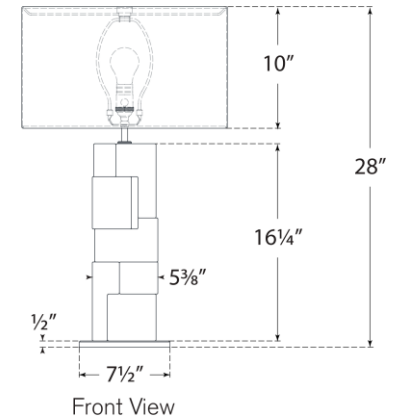

TEAR SHEET

Ashlar Large Table Lamp

Item # S 3926ALB/PN-L

Designer: Ian K. Fowler

Height: 28"

Width: 17"

Base: 4.5" x 7.5" Rectangle

Finishes: ALB/BZ, ALB/HAB, ALB/PN

Shade Treatments: L

Shade Details: 17" x 17" x 10"

Socket: E26 Dimmer

Wattage: 15 LED A19

Weight: 22 Pounds

Note: Alabaster is a Natural Stone | Variations in Color and Texture are Expected

Side View

Front View