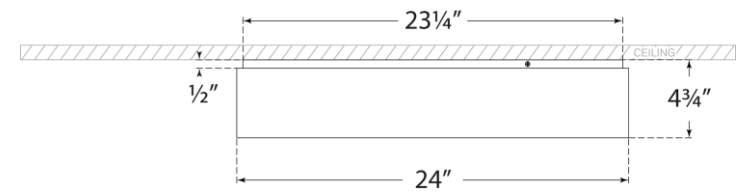

TEAR SHEET

Shaw Extra Large Flush Mount

Item # S 4044BLK

Designer: Visual Comfort

Height: 4.75"

Width: 24"

Canopy: 23.25" Round

Finishes: BLK, BSL, WHT

Glass Options: WG

Lightsource: Dedicated LED

Wattage: 60w (7200lm)

Weight: 25 Pounds

Front View

Top View