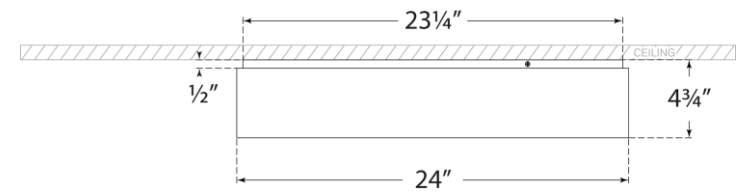

TEAR SHEET

Shaw Extra Large Flush Mount

Item # S 4044BSL

Designer: Visual Comfort

Height: 4.75"

Width: 24"

Canopy: 23.25" Round

Finishes: BLK, BSL, WHT

Glass Options: WG

Lightsource: Dedicated LED

Wattage: 60w (7200lm)

Weight: 25 Pounds

Front View

Top View