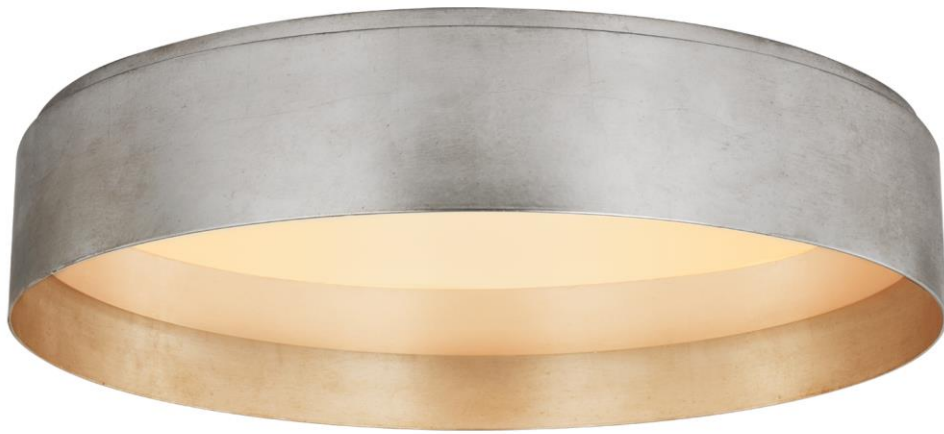

TEAR SHEET

Shaw Extra Large Flush Mount

Item # S 4044BSL

Designer: Visual Comfort

Height: 4.75"

Width: 24"

Canopy: 23.25" Round

Finishes: BLK, BSL, WHT

Glass Options: WG

Lightsource: Dedicated LED

Wattage: 60w (7200lm)

Weight: 25 Pounds

Front View

Top View