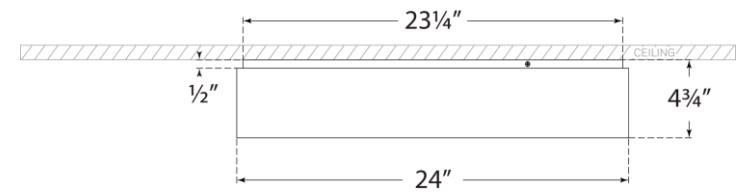

TEAR SHEET

Shaw Extra Large Flush Mount

Item # S 4044WHT

Designer: Visual Comfort

Height: 4.75"

Width: 24"

Canopy: 23.25" Round

Finishes: BLK, BSL, WHT

Glass Options: WG

Lightsource: Dedicated LED

Wattage: 60w (7200lm)

Weight: 25 Pounds

Front View

Top View