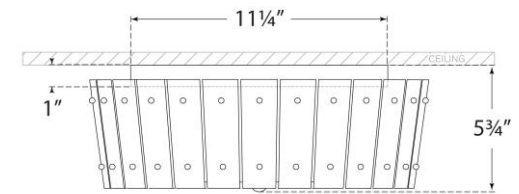

TEAR SHEET

Cadence Medium Single-Tier Flush Mount

Item # S 4651PN-AM

Designer: Carrier and Company

Height: 5.75"

Width: 15.5"

Canopy: 11.25" Round

Finishes: HAB, PN

Glass Options: AM

Socket: 3 - E12 Candelabra

Wattage: 3 - 60 C11

Weight: 13 Pounds

Side View

Side View