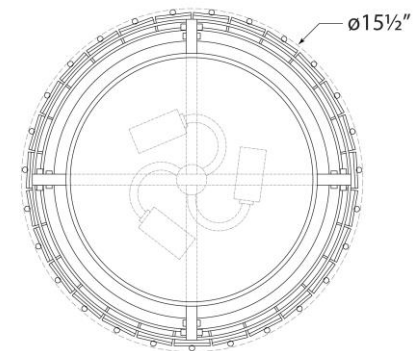

TEAR SHEET

Cadence Medium Single-Tier Flush Mount

Item # S 4651PN-AM

Designer: Carrier and Company

Height: 5.75"

Width: 15.5"

Canopy: 11.25" Round

Finishes: HAB, PN

Glass Options: AM

Socket: 3 - E12 Candelabra

Wattage: 3 - 60 C11

Weight: 13 Pounds

Side View

Side View