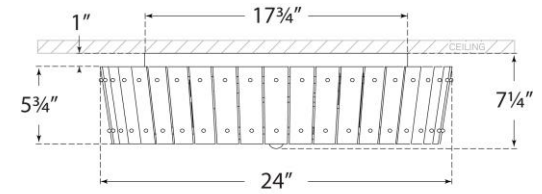

TEAR SHEET

Cadence Large Single-Tier Flush Mount

Item # S 4652HAB-AM

Designer: Carrier and Company

Height: 7.25"

Width: 24"

Canopy: 17.75" Round

Finishes: HAB, PN

Glass Options: AM

Socket: 4 - E12 Candelabra

Wattage: 4 - 60 C11

Weight: 30 Pounds

Side View

Top View