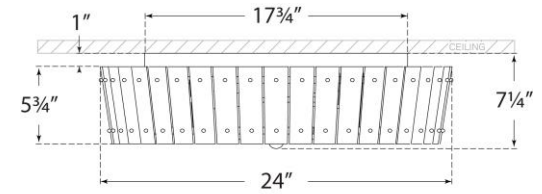

TEAR SHEET

Cadence Large Single-Tier Flush Mount

Item # S 4652PN-AM

Designer: Carrier and Company

Height: 7.25"

Width: 24"

Canopy: 17.75" Round

Finishes: HAB, PN

Glass Options: AM

Socket: 4 - E12 Candelabra

Wattage: 4 - 60 C11

Weight: 30 Pounds

Side View

Top View