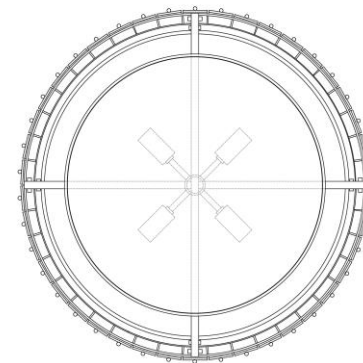

TEAR SHEET

Cadence Large Single-Tier Flush Mount

Item # S 4652PN-AM

Designer: Carrier and Company

Height: 7.25"

Width: 24"

Canopy: 17.75" Round

Finishes: HAB, PN

Glass Options: AM

Socket: 4 - E12 Candelabra

Wattage: 4 - 60 C11

Weight: 30 Pounds

Side View

Top View