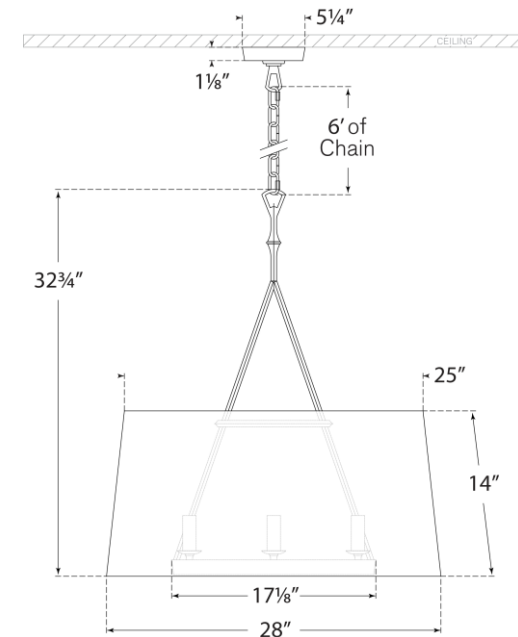

SPEC SHEET

Dauphine Large Hanging Shade

Item # S 5401GI-L

Designer: Studio VC

Height: 32.75"

Width: 28"

Canopy: 5.25" Round

Finishes: AI, GI

Shade Treatments: L

Shade Details: 25" x 28" x 14"

Socket: 6 - E12 Candelabra

Wattage: 6 - 60 B

Front View