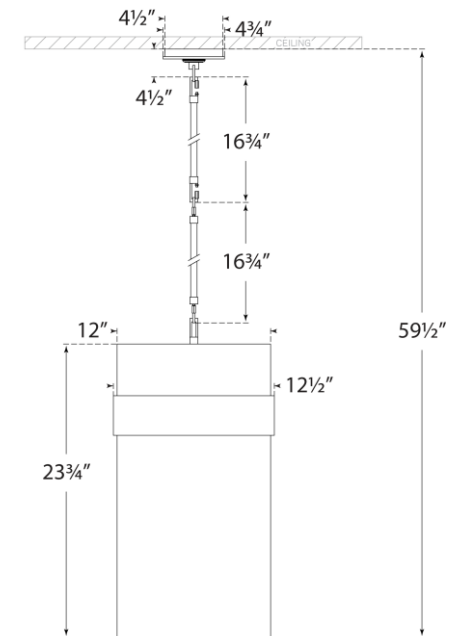

TEAR SHEET

Presidio Medium Pendant

Item # S 5674BZ-CG

Designer: Ian K. Fowler

O/A Height: 59.5"

Fixture Height: 24"

Min. Custom Height: 38"

Width: 12.5"

Canopy: 4.75" Round

Finishes: BZ, HAB, PN

Glass Options: CG

Socket: 4 - E26 Keyless

Wattage: 4 - 40 T10

Weight: 22 Pounds

Note: Custom Height Available

Front View