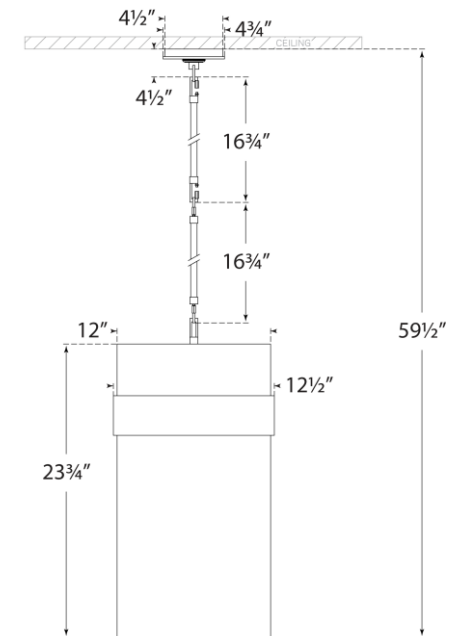

## Presidio Medium Pendant

Item # S 5674HAB-CG

Designer: Ian K. Fowler

O/A Height: 59.5"

Fixture Height: 24"

Min. Custom Height: 38"

Width: 12.5"

Canopy: 4.75" Round

Finishes: BZ, HAB, PN

Glass Options: CG

Socket: 4 - E26 Keyless

Wattage: 4 - 40 T10

Weight: 22 Pounds

Note: Custom Height Available

Front View