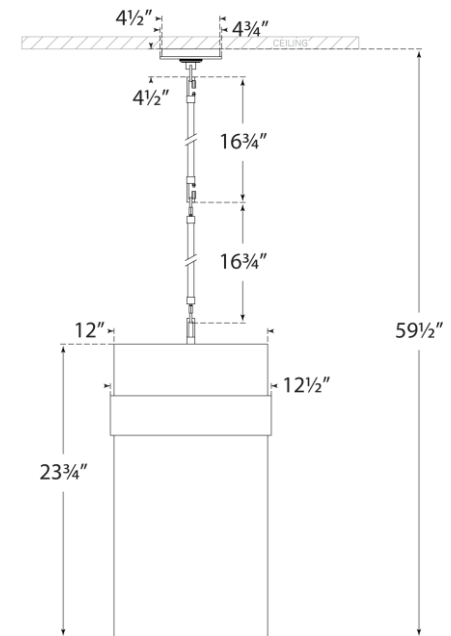

## Presidio Medium Pendant

Item # S 5674PN-CG

Designer: Ian K. Fowler

O/A Height: 59.5"

Fixture Height: 24"

Min. Custom Height: 38"

Width: 12.5"

Canopy: 4.75" Round

Finishes: BZ, HAB, PN

Glass Options: CG

Socket: 4 - E26 Keyless

Wattage: 4 - 40 T10

Weight: 22 Pounds

Note: Custom Height Available

Front View