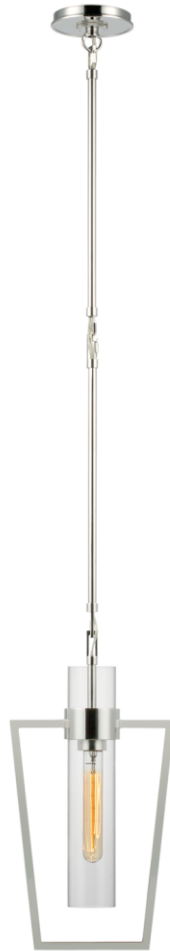

TEAR SHEET

Presidio Petite Caged Pendant

Item # S 5676PN-CG

Designer: Ian K. Fowler

O/A Height: 53.25"

Fixture Height: 18"

Min. Custom Height: 25.25"

Width: 9.25"

Canopy: 4.5" Round

Finishes: BZ, HAB, PN

Glass Options: CG, WG

Socket: E26 Keyless

Wattage: 8 LED T10

Weight: 6 Pounds

Note: Custom Height Available