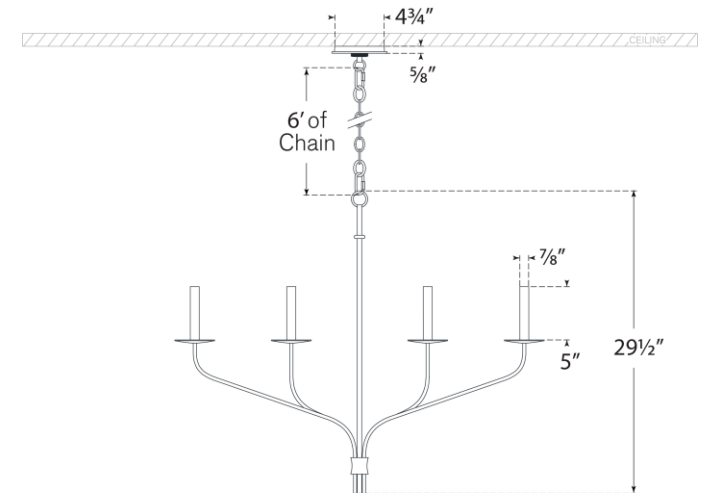

## Belfair Medium Four Light Linear

Item # S 5750AI

Designer: Ian K. Fowler

Height: 29.5"

Width: 36.25" x 4"

Canopy: 4.75" Round

Finishes: AI, GI

Socket: 4 - E12 Candelabra

Wattage: 4 - 5.5 LED C11

Weight: 8 Pounds

Side View

Bottom View