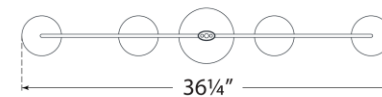

Side View

Bottom View