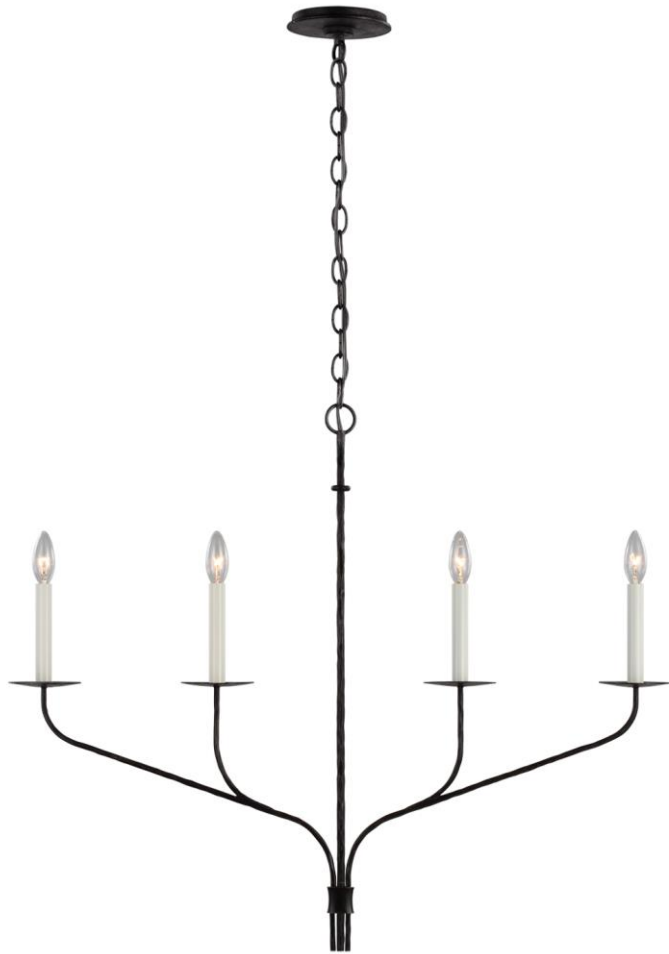

## Belfair Medium Four Light Linear

Item # S 5750AI

Designer: Ian K. Fowler

Height: 29.5"

Width: 36.25" x 4"

Canopy: 4.75" Round

Finishes: AI, GI

Socket: 4 - E12 Candelabra

Wattage: 4 - 5.5 LED C11

Weight: 8 Pounds

Side View

Bottom View