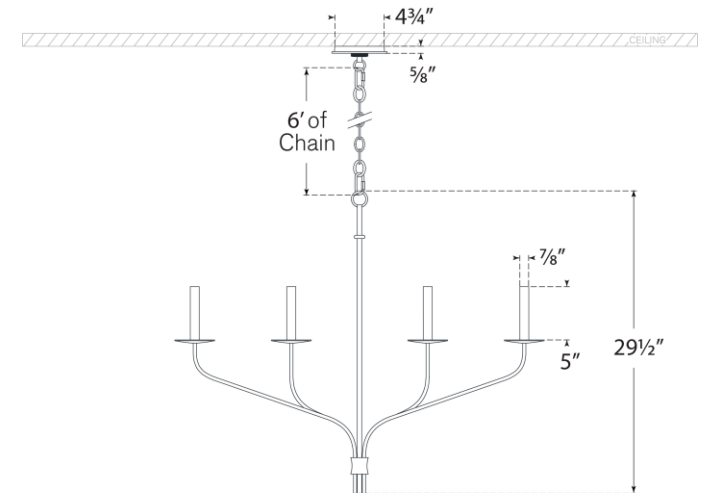

TEAR SHEET

Belfair Medium Four Light Linear

Item # S 5750GI

Designer: Ian K. Fowler

Height: 29.5"

Width: 36.25" x 4"

Canopy: 4.75" Round

Finishes: AI, GI

Socket: 4 - E12 Candelabra

Wattage: 4 - 5.5 LED C11

Weight: 8 Pounds

Side View

Bottom View