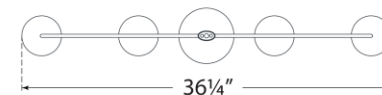

TEAR SHEET

Belfair Medium Four Light Linear

Item # S 5750GI

Designer: Ian K. Fowler

Height: 29.5"

Width: 36.25" x 4"

Canopy: 4.75" Round

Finishes: AI, GI

Socket: 4 - E12 Candelabra

Wattage: 4 - 5.5 LED C11

Weight: 8 Pounds

Side View

Bottom View