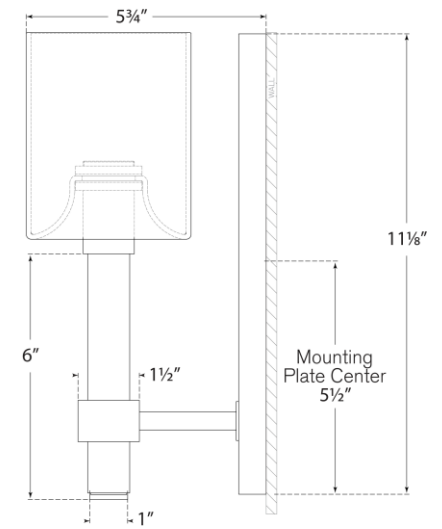

## Maribelle Single Sconce

Item # SK 2450HAB-HAB

Designer: Suzanne Kasler

Height: 11.5"

Width: 4.25"

Extension: 5.75"

Backplate: 4.25" x 11" Rectangle

Finishes: HAB, PN

Shade Treatments: WG, HAB, PN

Shade Details: 4" x 4" x 5"

Socket: E12 Candelabra

Wattage: 40 B11

Weight: 5 Pounds

Front View

Side View