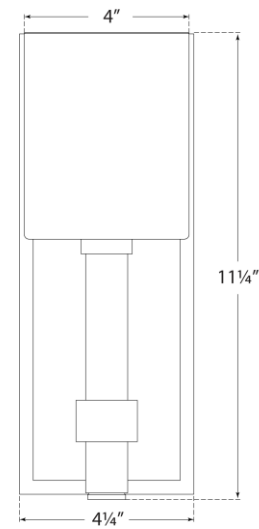

## Maribelle Single Sconce

Item # SK 2450HAB-HAB

Designer: Suzanne Kasler

Height: 11.5"

Width: 4.25"

Extension: 5.75"

Backplate: 4.25" x 11" Rectangle

Finishes: HAB, PN

Shade Treatments: WG, HAB, PN

Shade Details: 4" x 4" x 5"

Socket: E12 Candelabra

Wattage: 40 B11

Weight: 5 Pounds

Front View

Side View