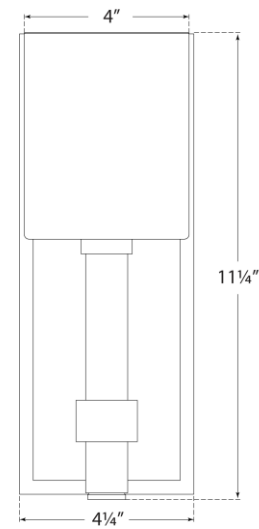

TEAR SHEET

Maribelle Single Sconce

Item # SK 2450PN-PN

Designer: Suzanne Kasler

Height: 11.5"

Width: 4.25"

Extension: 5.75"

Backplate: 4.25" x 11" Rectangle

Finishes: HAB, PN

Shade Treatments: WG, HAB, PN

Shade Details: 4" x 4" x 5"

Socket: E12 Candelabra

Wattage: 40 B11

Weight: 5 Pounds

Front View

Side View