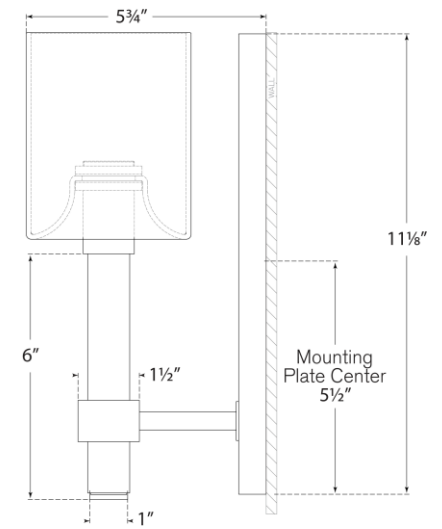

TEAR SHEET

Maribelle Single Sconce

Item # SK 2450PN-PN

Designer: Suzanne Kasler

Height: 11.5"

Width: 4.25"

Extension: 5.75"

Backplate: 4.25" x 11" Rectangle

Finishes: HAB, PN

Shade Treatments: WG, HAB, PN

Shade Details: 4" x 4" x 5"

Socket: E12 Candelabra

Wattage: 40 B11

Weight: 5 Pounds

Front View

Side View