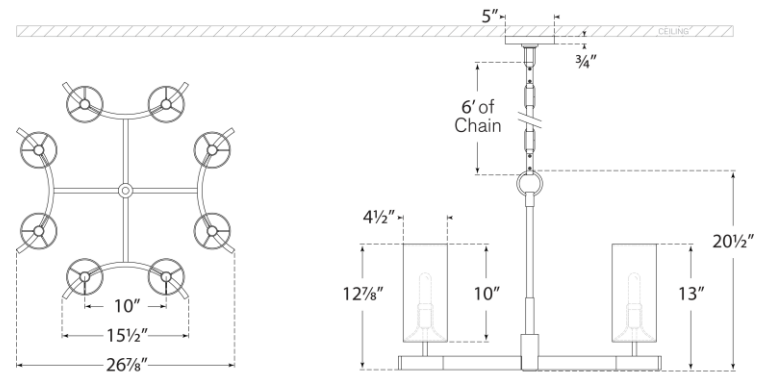

SPEC SHEET

Aimee Medium Chandelier

Item # SK 5550BZ/HAB-L

Designer: Suzanne Kasler

Height: 20.5"

Width: 26.75"

Canopy: 5" Round

Finishes: BZ/HAB, PN

Shade Treatments: L

Shade Details: 4.5" x 4.5" x 10"

Socket: 8 - E12 Candelabra

Wattage: 8 - 40 T

Top View

Side View