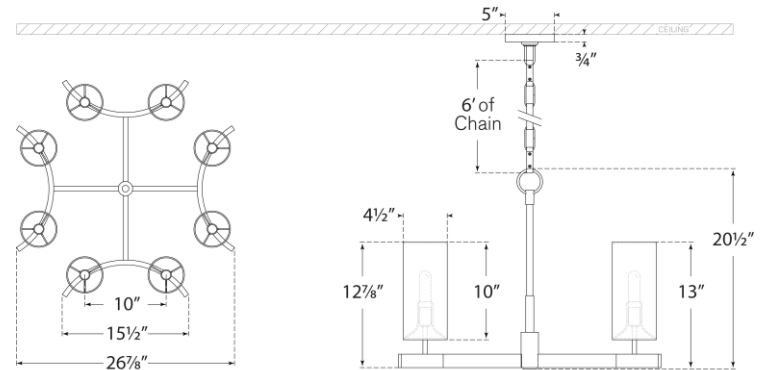

SPEC SHEET

Aimee Medium Chandelier

Item # SK 5550PN-L

Designer: Suzanne Kasler

Height: 20.5"

Width: 26.75"

Canopy: 5" Round

Finishes: BZ/HAB, PN

Shade Treatments: L

Shade Details: 4.5" x 4.5" x 10"

Socket: 8 - E12 Candelabra

Wattage: 8 - 40 T

Top View

Side View