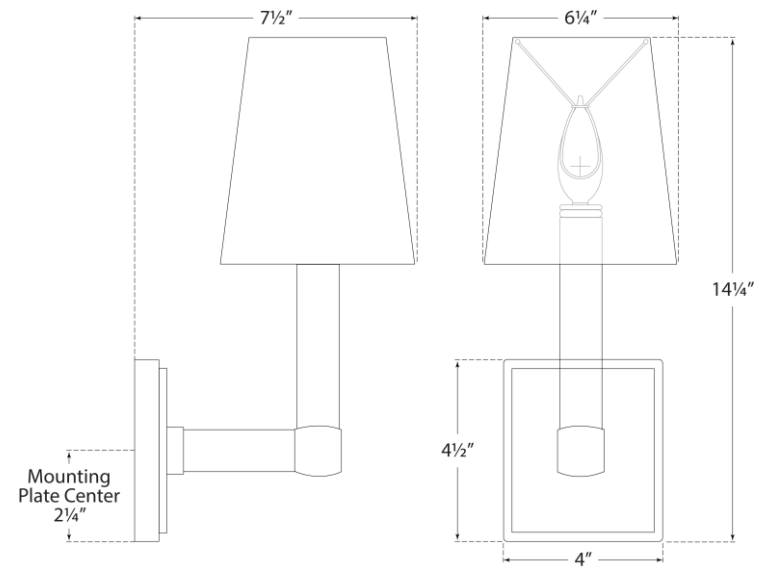

TEAR SHEET

Square Tube Single Sconce

Item # SL 2819PN-NP

Designer: Chapman & Myers

Height: 14.25"

Width: 6.25"

Extension: 7.5"

Backplate: 3.75" x 4.5" Rectangle

Finishes: BZ, HAB, PN

Shade Treatments: L, NP

Shade Details: 4.5" x 6.25" x 6.25"

Socket: E12 Candelabra

Wattage: 60 B11

Weight: 2 Pounds

©EFC DESIGNS

VISUAL COMFORT & Co.