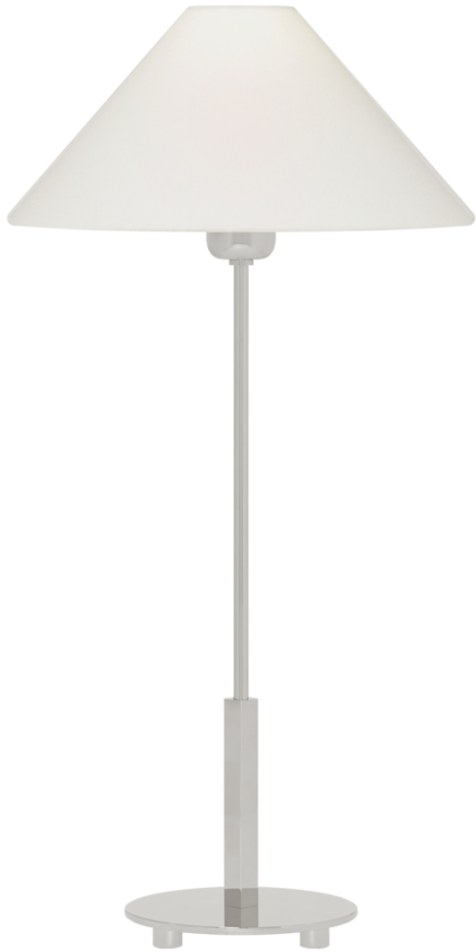

TEAR SHEET

Hackney Buffet Lamp

Item # SP 3023PN-L

Designer: J. Randall Powers

Height: 31.75"

Width: 11.75"

Base: 6" Round

Finishes: BZ, HAB, PN

Shade Treatments: L

Shade Details: 3" x 11.75" x 7"

Socket: E26 In-Line Switch

Wattage: 40 B11

Weight: 5 Pounds