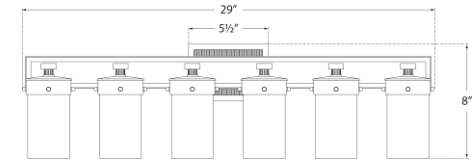

TEAR SHEET

Marais Six-Light Bath Sconce

Item # TOB 2317PN-CG

Designer: Thomas O'Brien

Height: 8"

Width: 29"

Extension: 6.75"

Backplate: 4.25" x 5.5" Rectangle

Finishes: PN

Glass Options: CG, WG

Shade Details: 3" x 5.25"

Socket: 6 - E12 Candelabra

Wattage: 6 - 40 B11

Weight: 14 Pounds

Front View

Side View