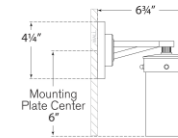

Finishes: PN

Glass Options: CG, WG

Shade Details: 3" x 5.25"

Socket: 6 - E12 Candelabra

Wattage: 6 - 40 B11

Weight: 14 Pounds

Front View

Side View