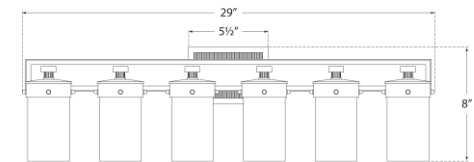

TEAR SHEET

Marais Six-Light Bath Sconce

Item # TOB 2317PN-WG

Designer: Thomas O'Brien

Height: 8"

Width: 29"

Extension: 6.75"

Backplate: 4.25" x 5.5" Rectangle

Finishes: PN

Glass Options: WG

Shade Details: 3" x 5.25"

Socket: 6 - E12 Candelabra

Wattage: 6 - 40 B11

Weight: 14 Pounds

Front View

Side View