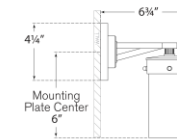

TEAR SHEET

Marais Six-Light Bath Sconce

Item # TOB 2317PN-WG

Designer: Thomas O'Brien

Height: 8"

Width: 29"

Extension: 6.75"

Backplate: 4.25" x 5.5" Rectangle

Finishes: PN

Glass Options: WG

Shade Details: 3" x 5.25"

Socket: 6 - E12 Candelabra

Wattage: 6 - 40 B11

Weight: 14 Pounds

Front View

Side View